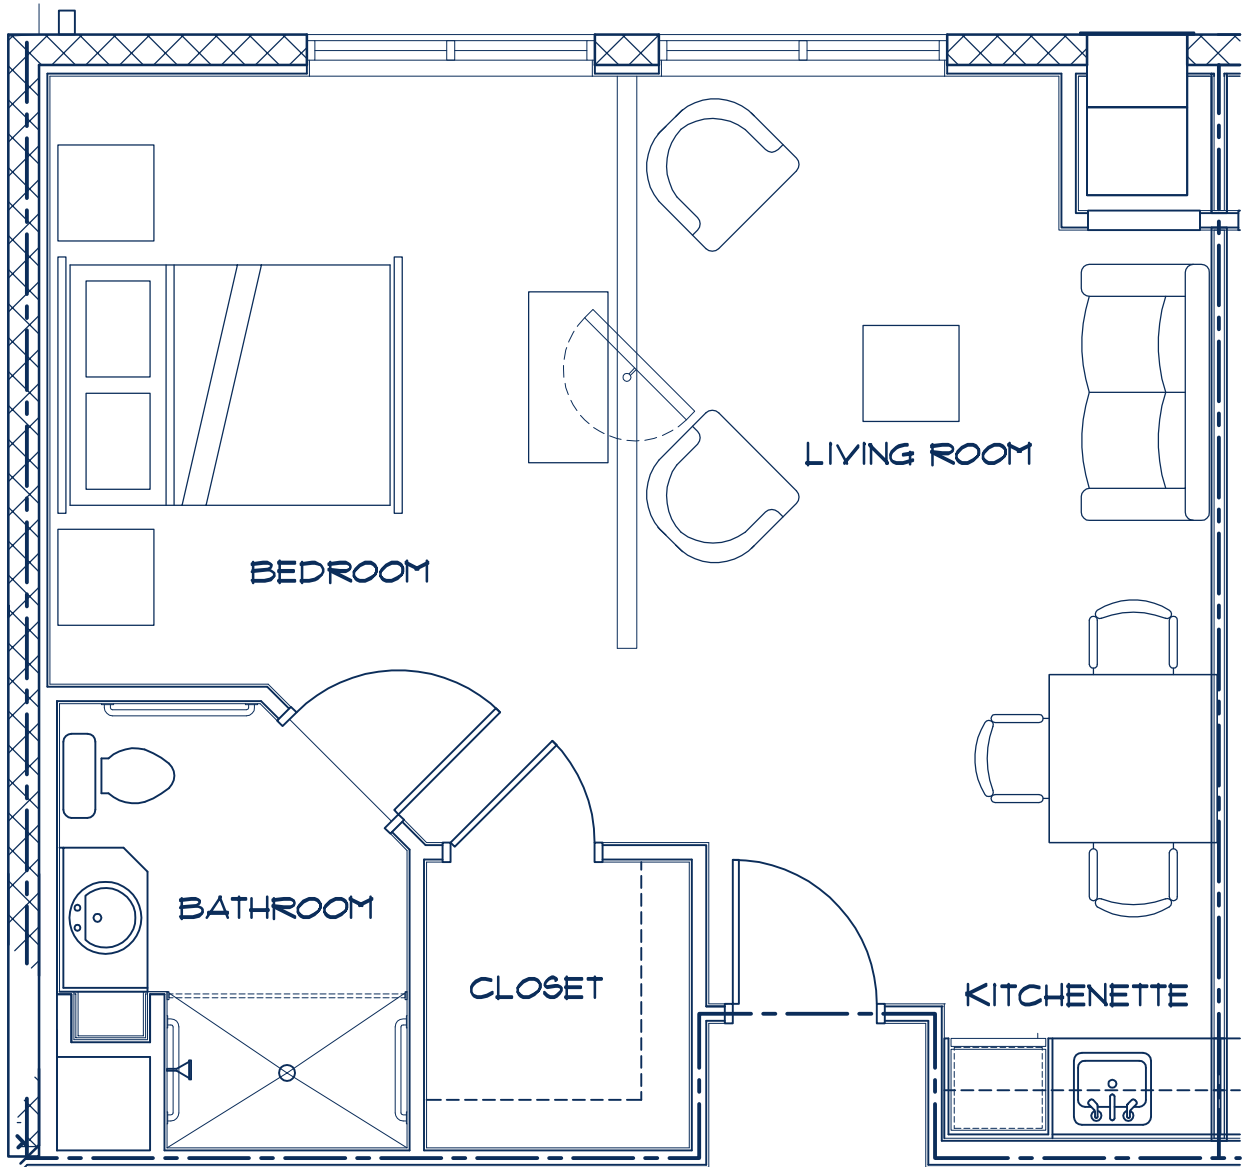

Pelican Landing

Assisted Living and Memory Care

TIDEWATER

522 SQ. FT.