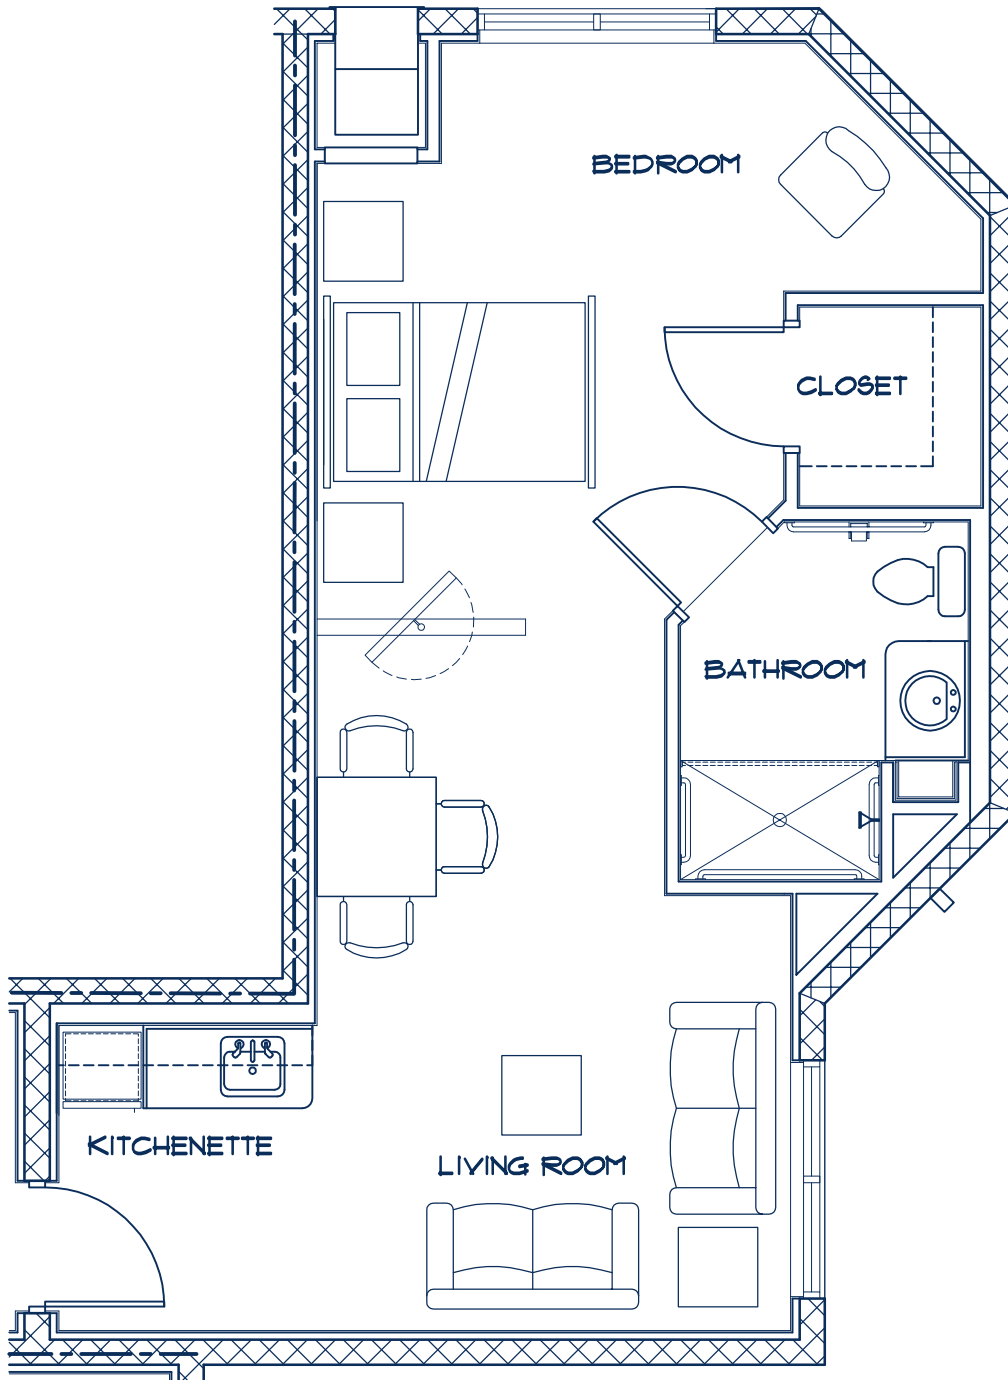

# Pelican Landing

Assisted Living and Memory Care

SAILFISH

525 SQ. FT.