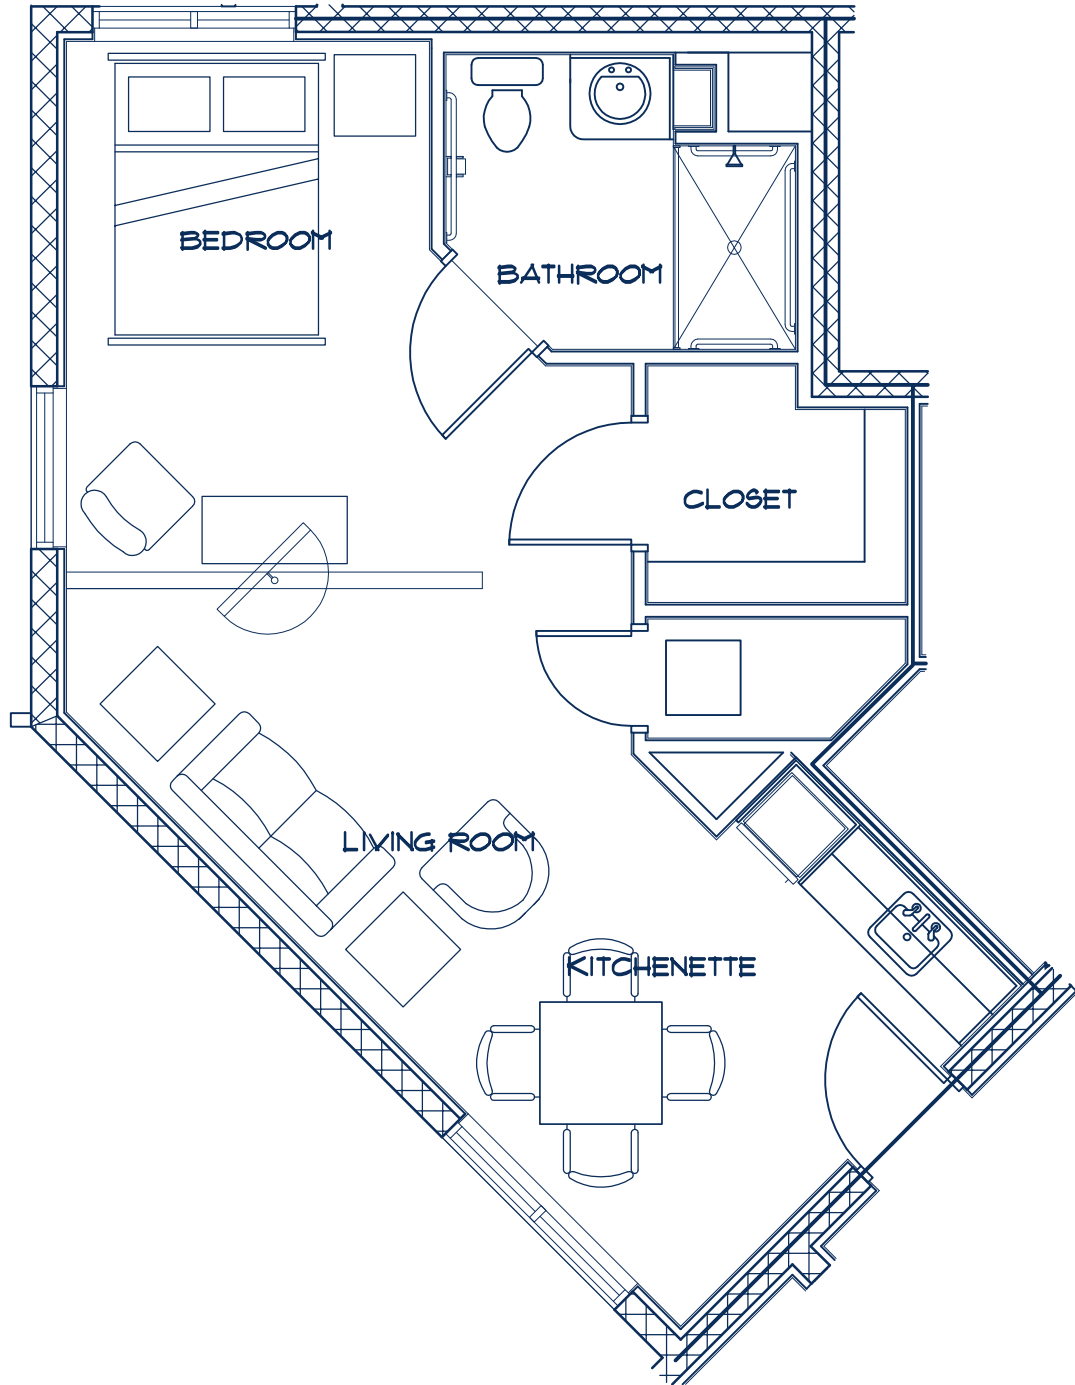

Pelican Landing

Assisted Living and Memory Care

SHORELINE

495 SQ. FT.