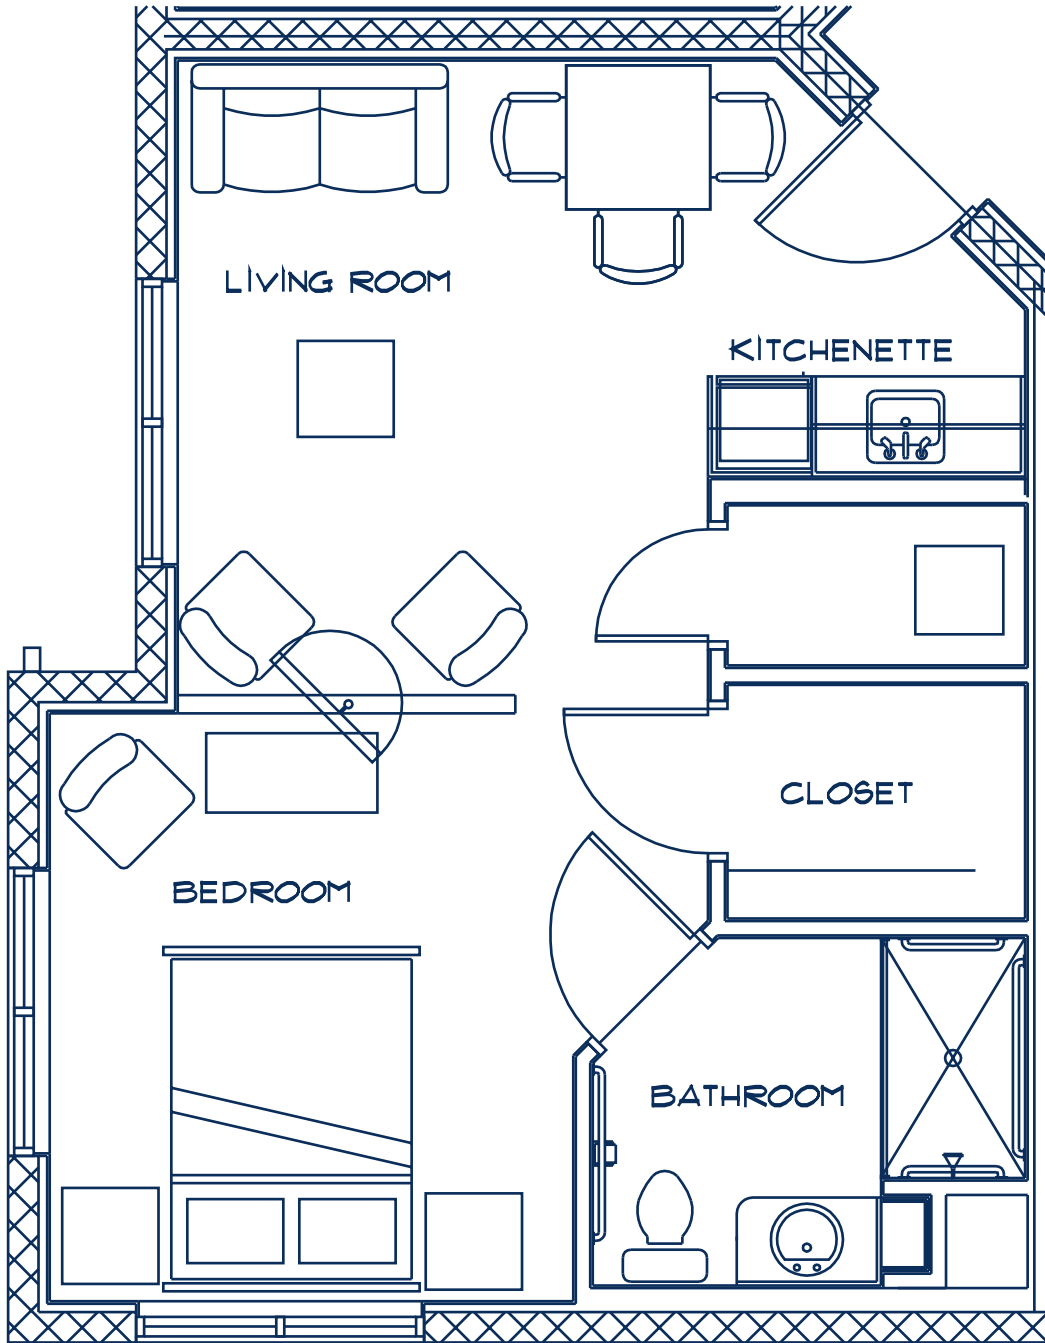

# Pelican Landing

Assisted Living and Memory Care

OSPREY

472 SQ. FT.